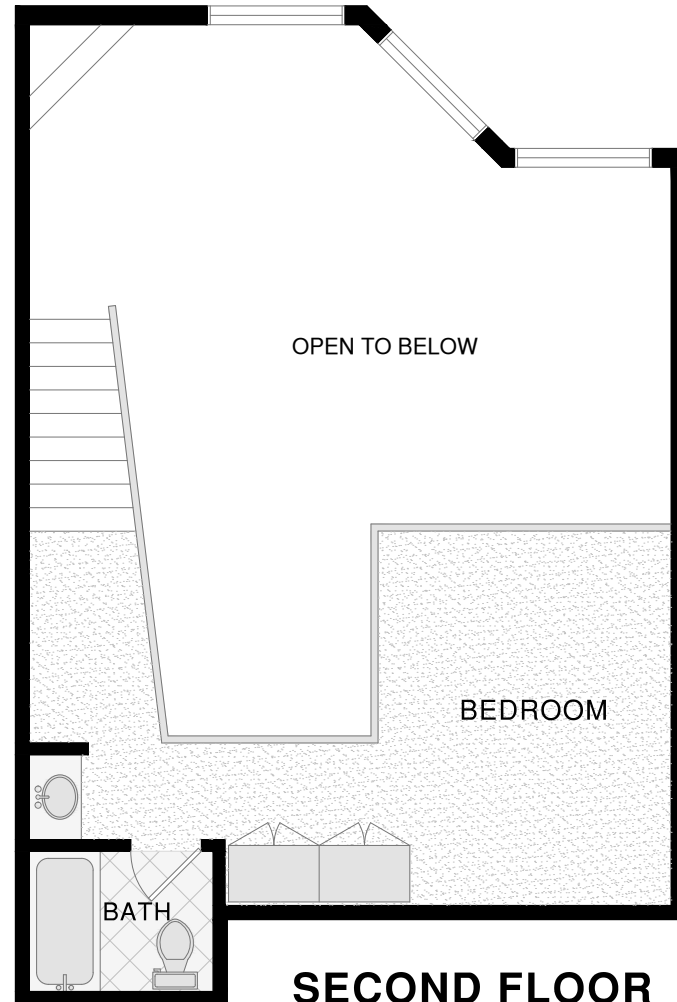

655 5th Street #12  
LOFT LIVING AT ITS FINEST  
IN THE HEART OF SOMA

Proudly Presented by Danielle Lazier

COMPASS