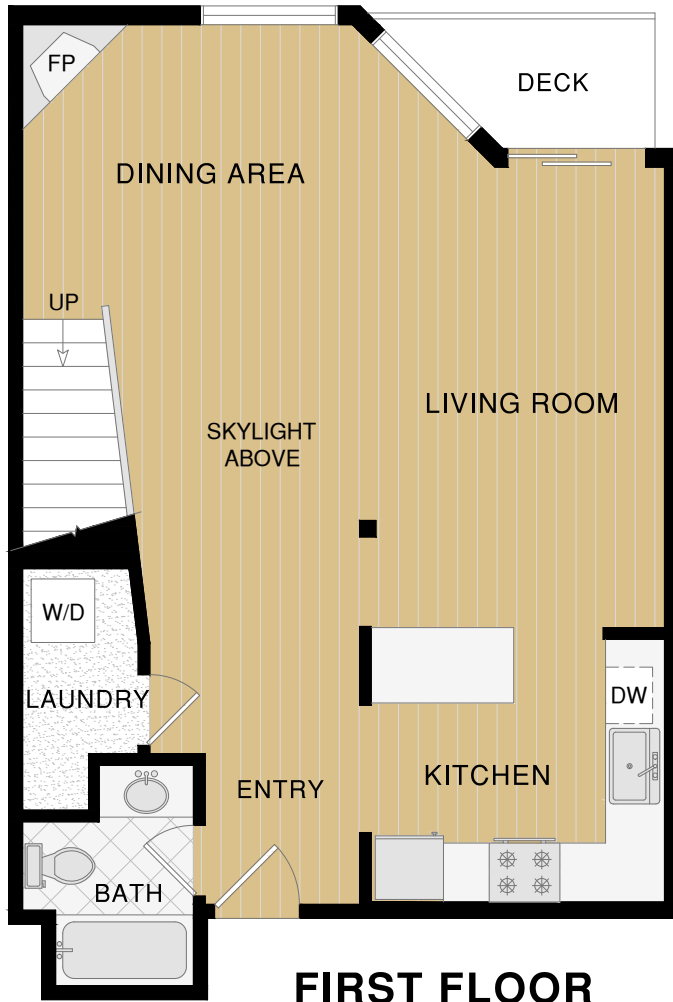

655 5th Street #12  
LOFT LIVING AT ITS FINEST  
IN THE HEART OF SOMA

Proudly Presented by Danielle Lazier

COMPASS