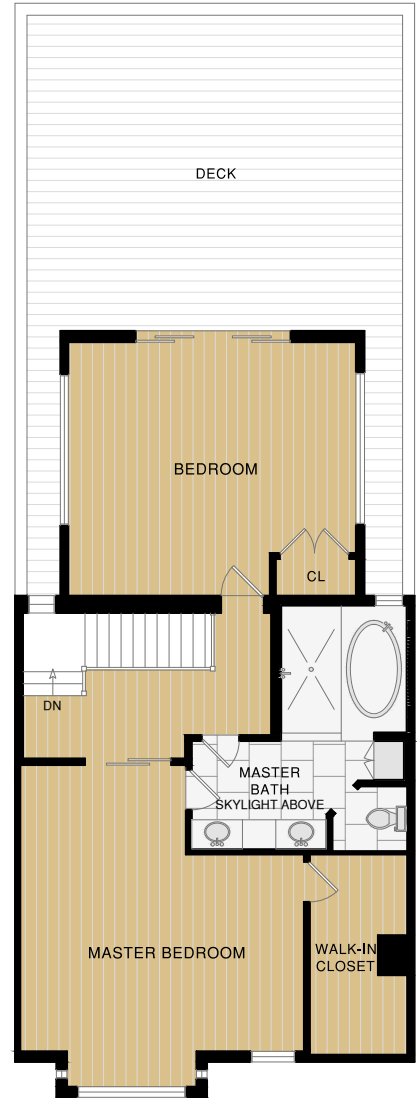

# 727 27th Street

Spacious Noe Valley Home Blending Traditional and Zen Design

**LOWER LEVEL**

**MAIN LEVEL**

**UPPER LEVEL**