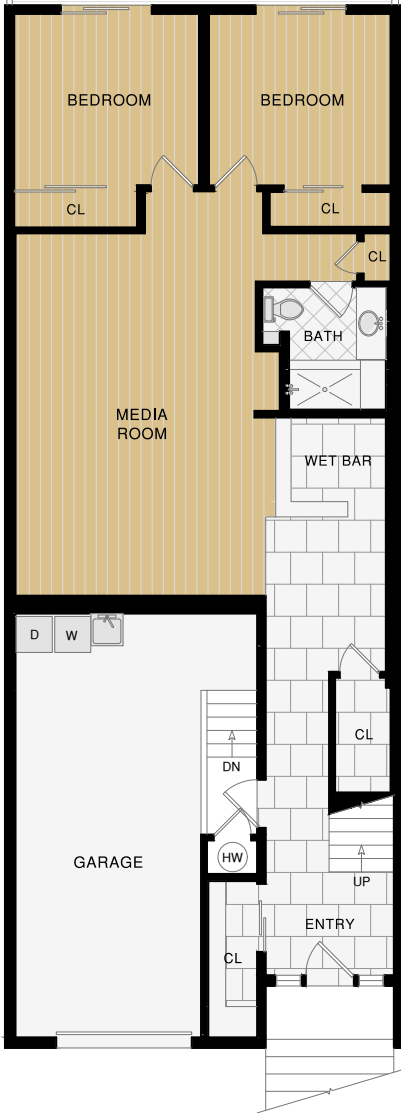

# 727 27th Street

Spacious Noe Valley Home Blending Traditional and Zen Design

**LOWER LEVEL**

**MAIN LEVEL**

**UPPER LEVEL**