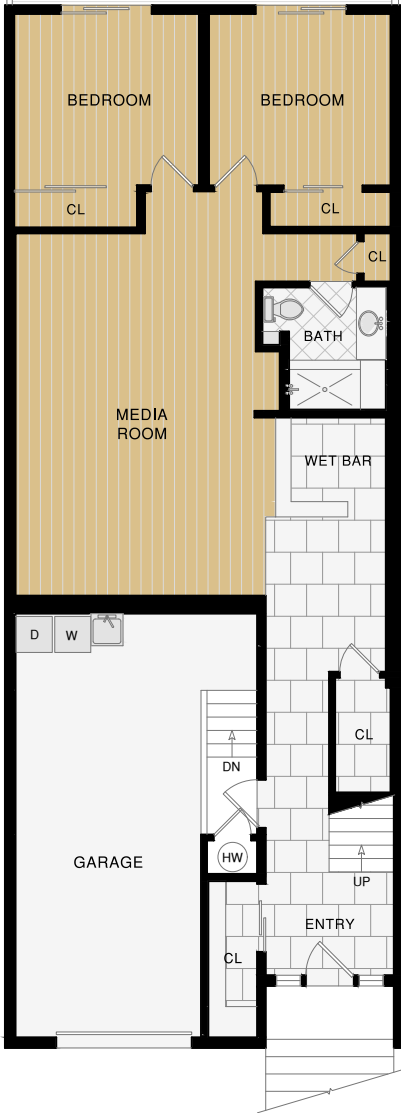

727 27th Street

Spacious Noe Valley Home Blending Traditional and Zen Design

LOWER LEVEL

MAIN LEVEL

UPPER LEVEL