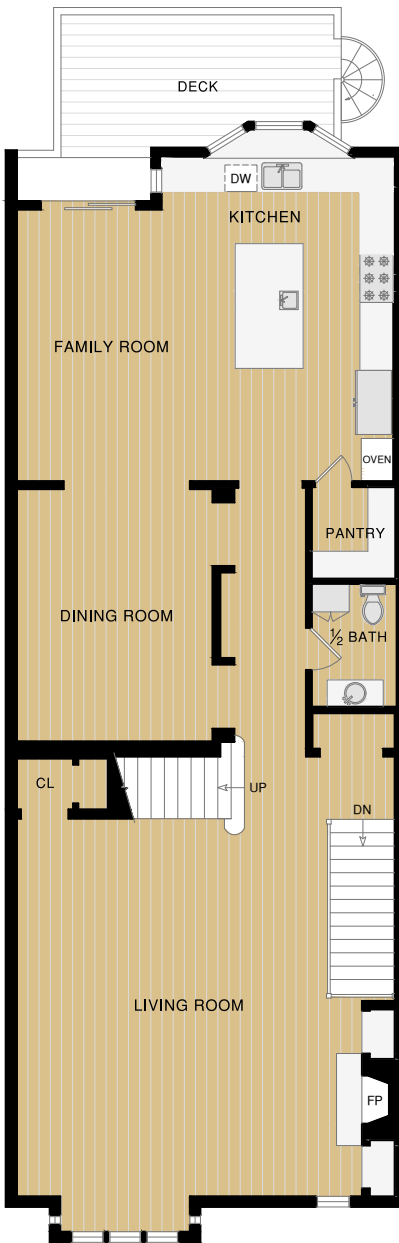

727 27th Street

Spacious Noe Valley Home Blending Traditional and Zen Design

LOWER LEVEL

MAIN LEVEL

UPPER LEVEL