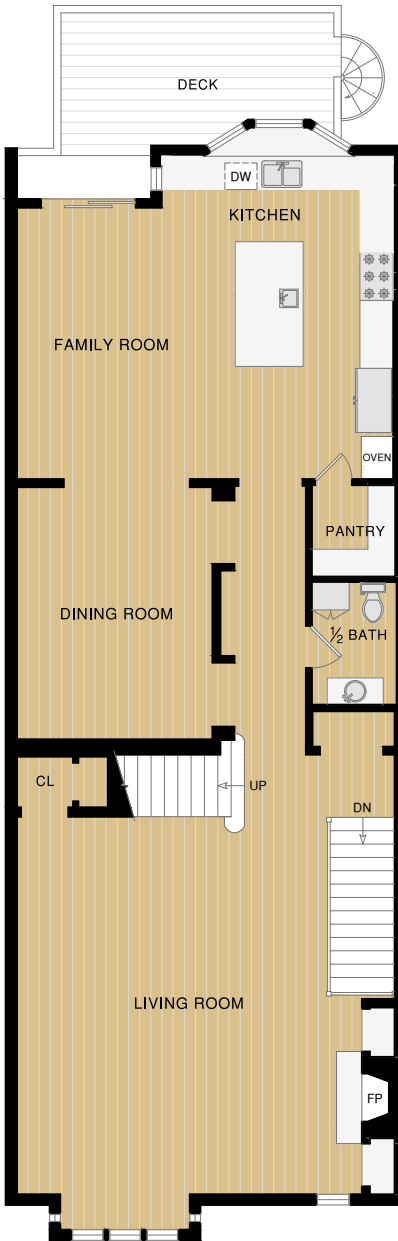

# 727 27th Street

Spacious Noe Valley Home Blending Traditional and Zen Design

**LOWER LEVEL**

**MAIN LEVEL**

**UPPER LEVEL**