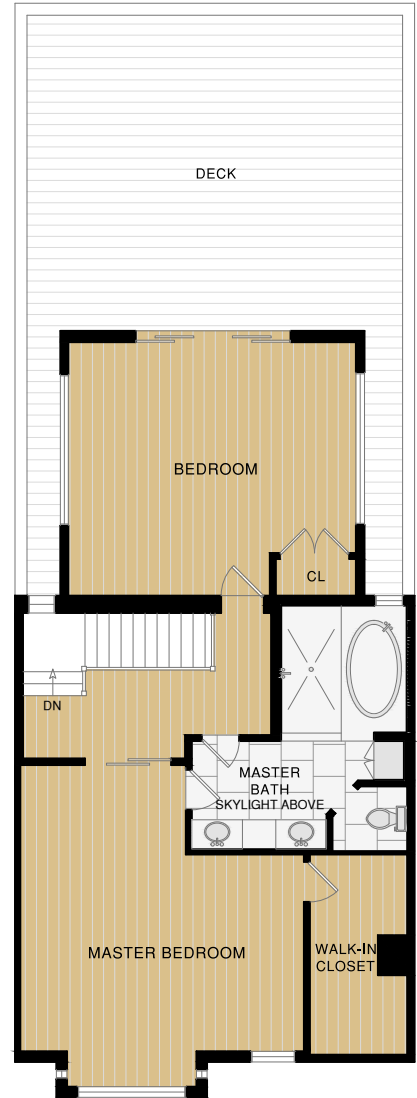

727 27th Street

Spacious Noe Valley Home Blending Traditional and Zen Design

LOWER LEVEL

MAIN LEVEL

UPPER LEVEL