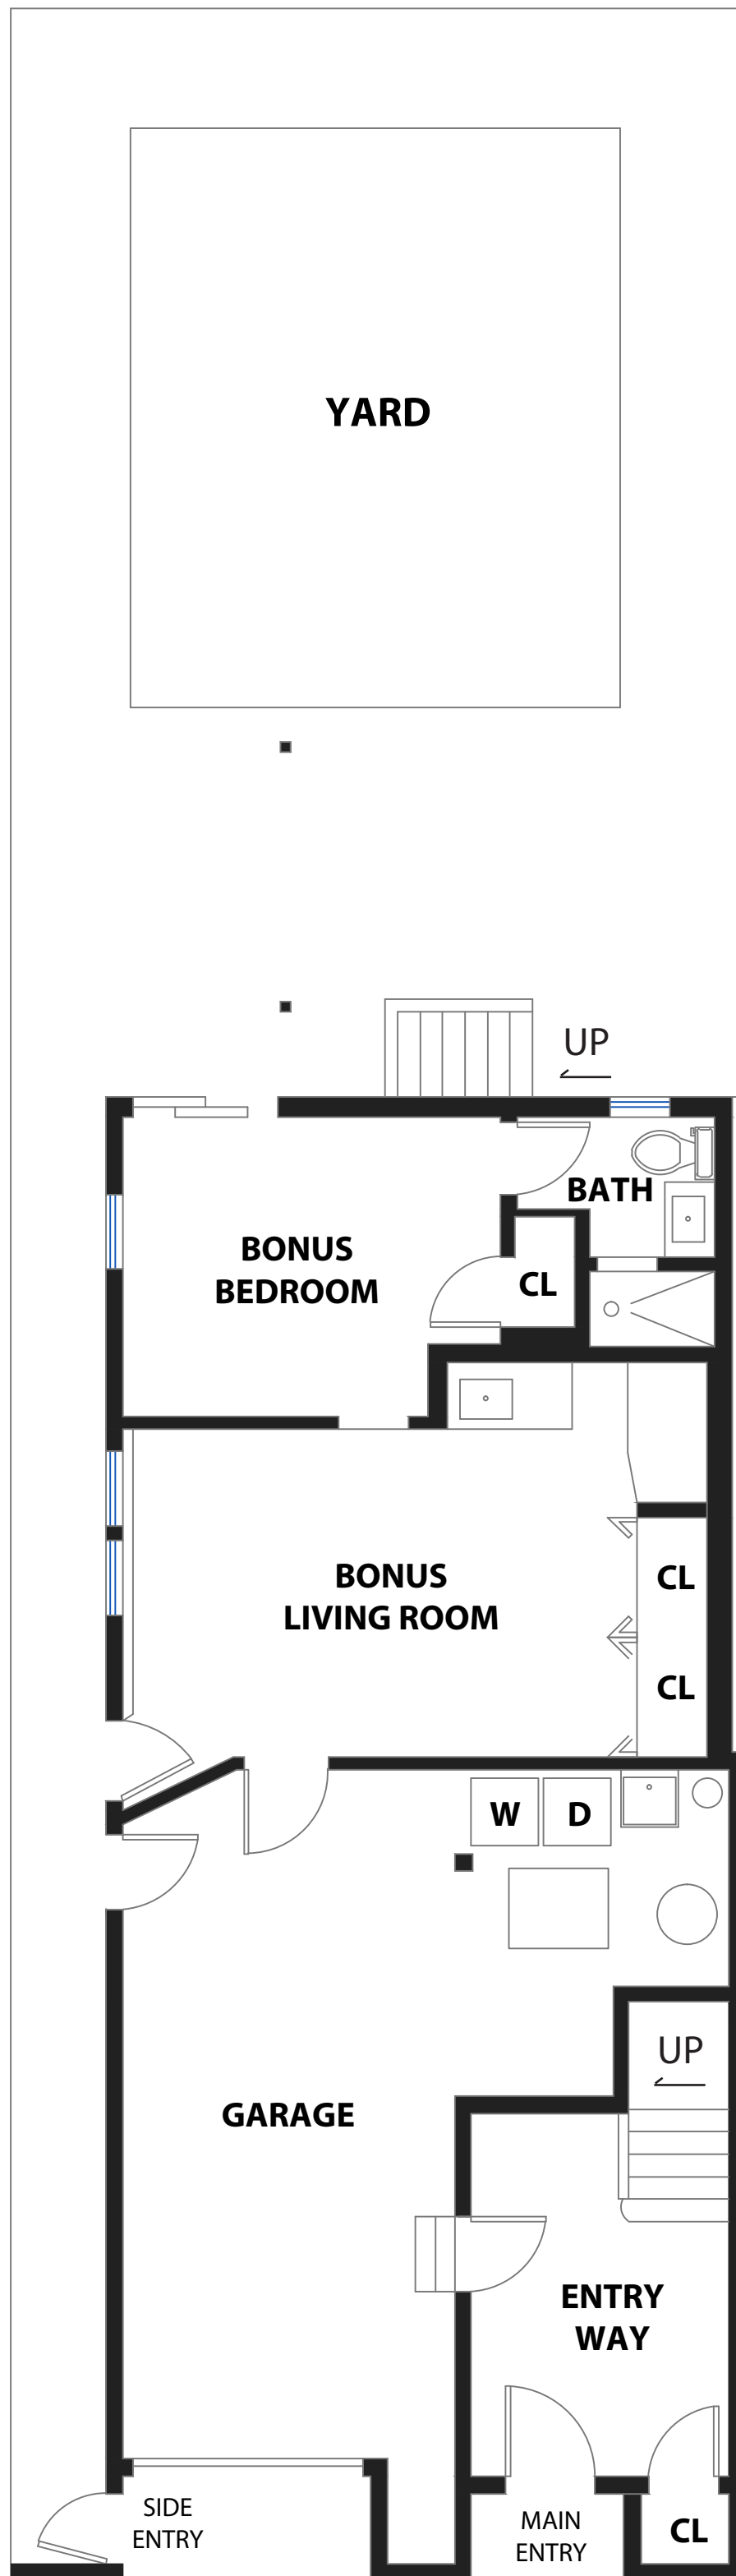

3132 BALBOA STREET

SAN FRANCISCO, CALIFORNIA

LIVING SPACE

Square Footage: 1,710 Sq Ft*

Main Level 1,110

Main Entry 125

Bonus Rooms 475

NON-LIVING SPACE

Square Footage: 1,386 Sq Ft*

Garage 379

Deck (Main) 122

Yard 885

APPROXIMATE TOTAL LIVING & NON-LIVING SPACE

Square Footage: 3,096 Sq Ft*

LOWER LEVEL

MAIN LEVEL