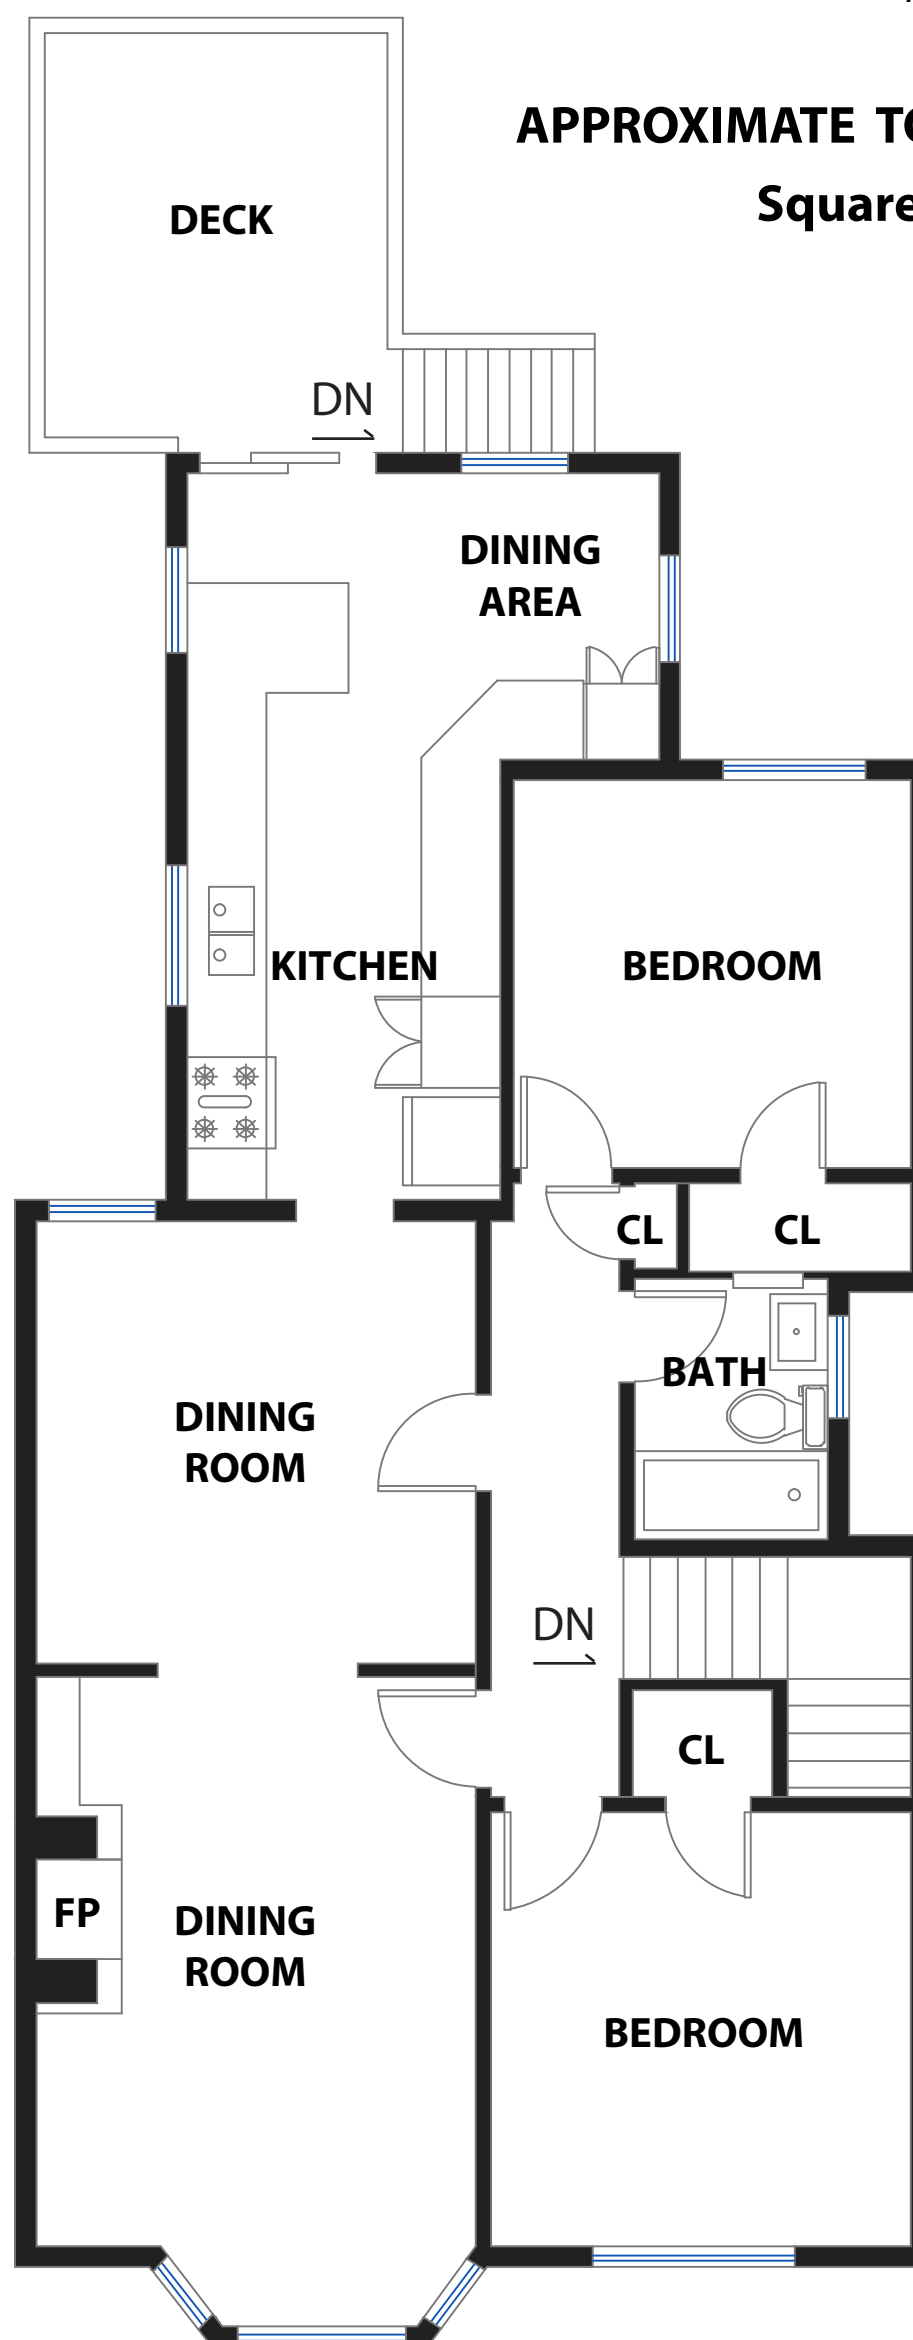

3132 BALBOA STREET

SAN FRANCISCO, CALIFORNIA

LIVING SPACE

Square Footage: 1,710 Sq Ft*

Main Level 1,110

Main Entry 125

Bonus Rooms 475

NON-LIVING SPACE

Square Footage: 1,386 Sq Ft*

Garage 379

Deck (Main) 122

Yard 885

APPROXIMATE TOTAL LIVING & NON-LIVING SPACE

Square Footage: 3,096 Sq Ft*

LOWER LEVEL

MAIN LEVEL