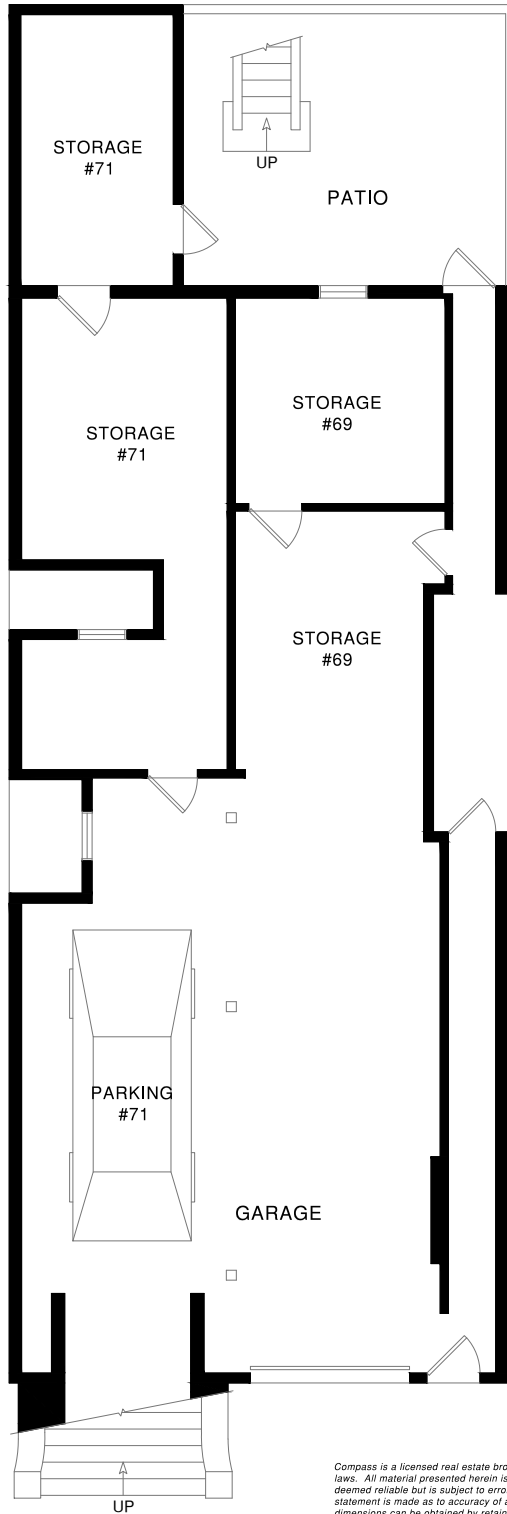

71 RAMONA AVENUE

SAN FRANCISCO, CA 94103

1,255 SQ FT