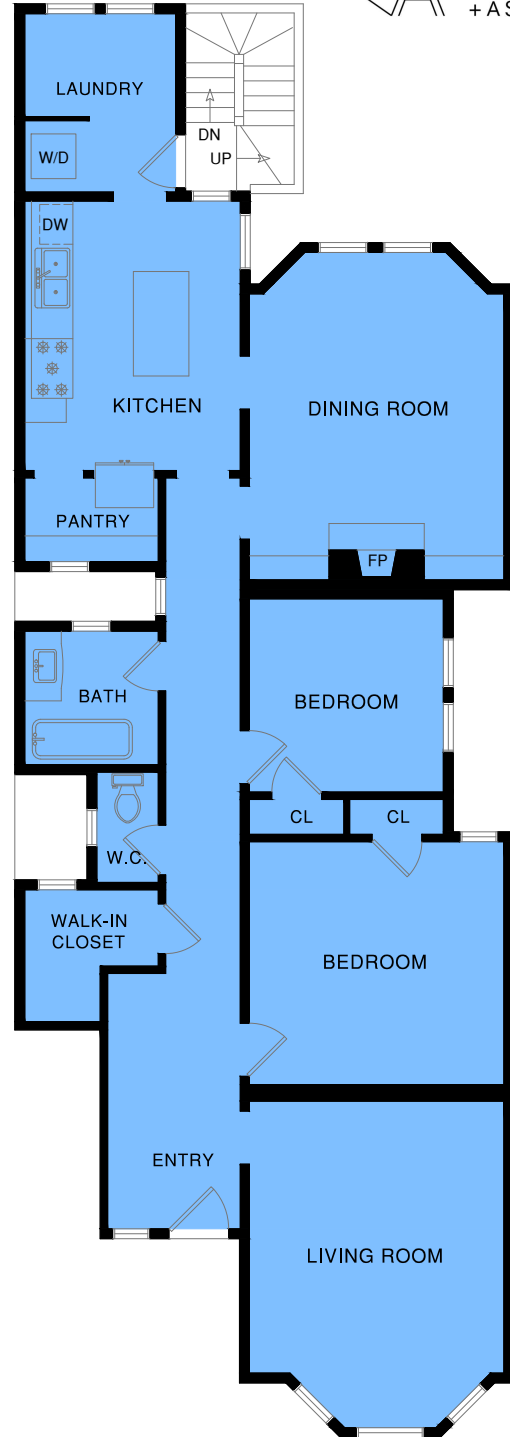

71 RAMONA AVENUE

SAN FRANCISCO, CA 94103

1,255 SQ FT