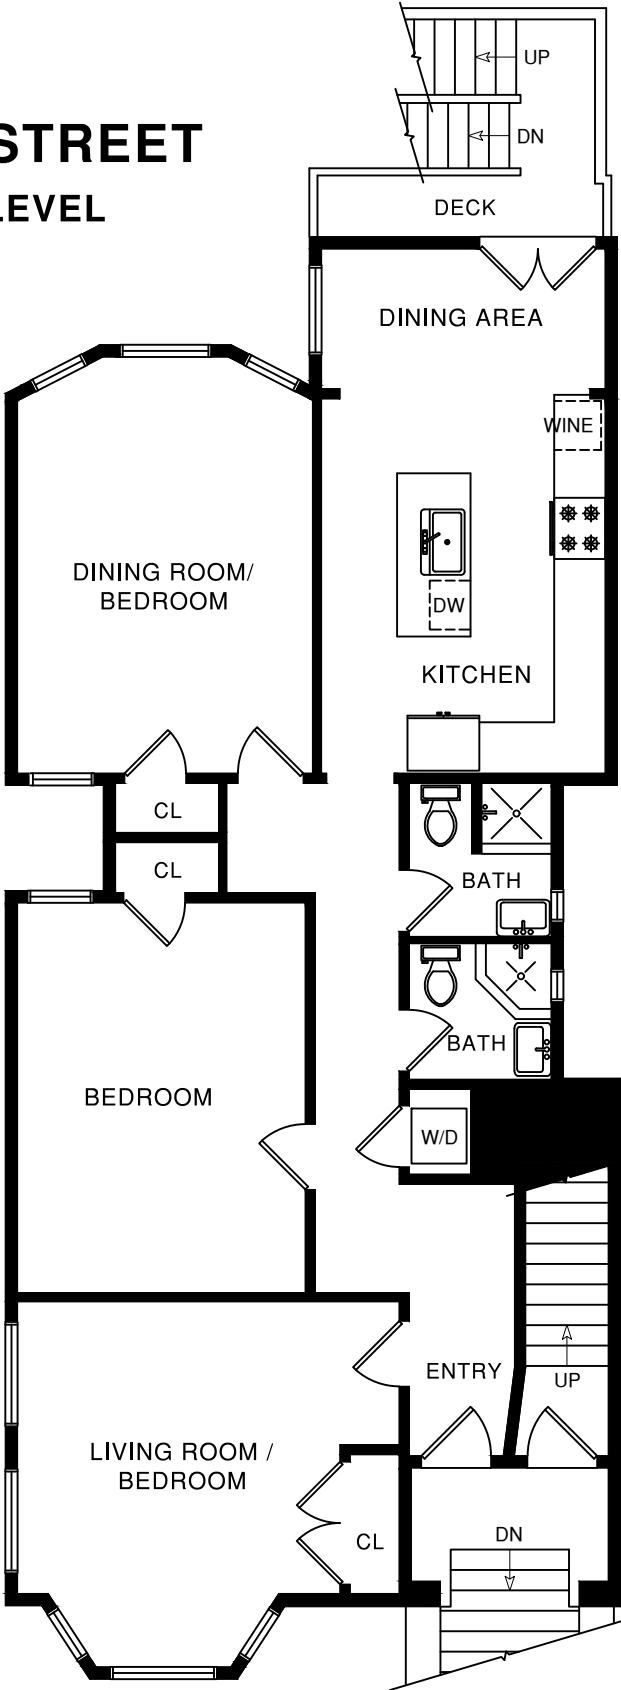

491 UTAH STREET

MIDDLE LEVEL